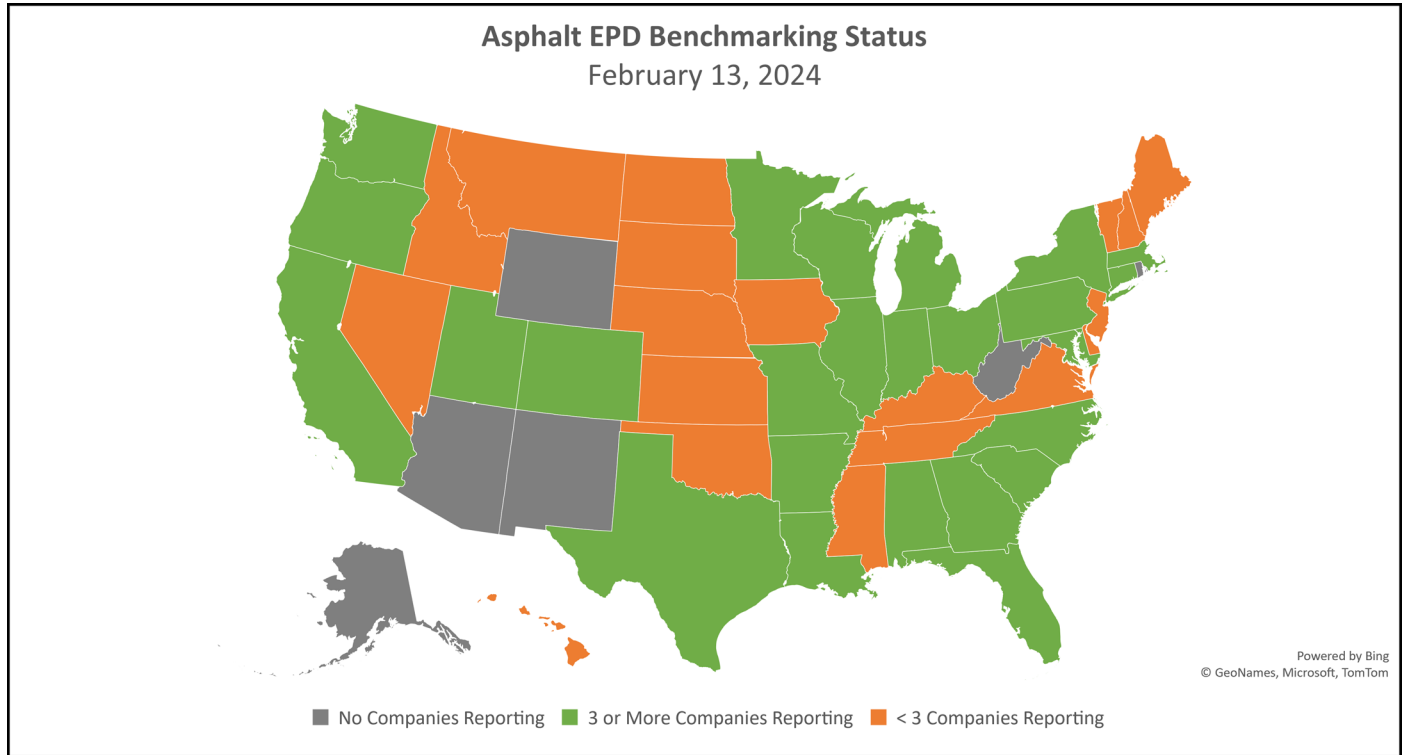

## Asphalt EPD Benchmarking Status

Date	No. of Plants	No. of Companies*
1/4/2024	373	137
2/13/2024	400	143

\* Companies reporting in more than one state are counted for each state they report in.

**To learn more, visit [www.asphaltpavement.org/epd](http://www.asphaltpavement.org/epd).**