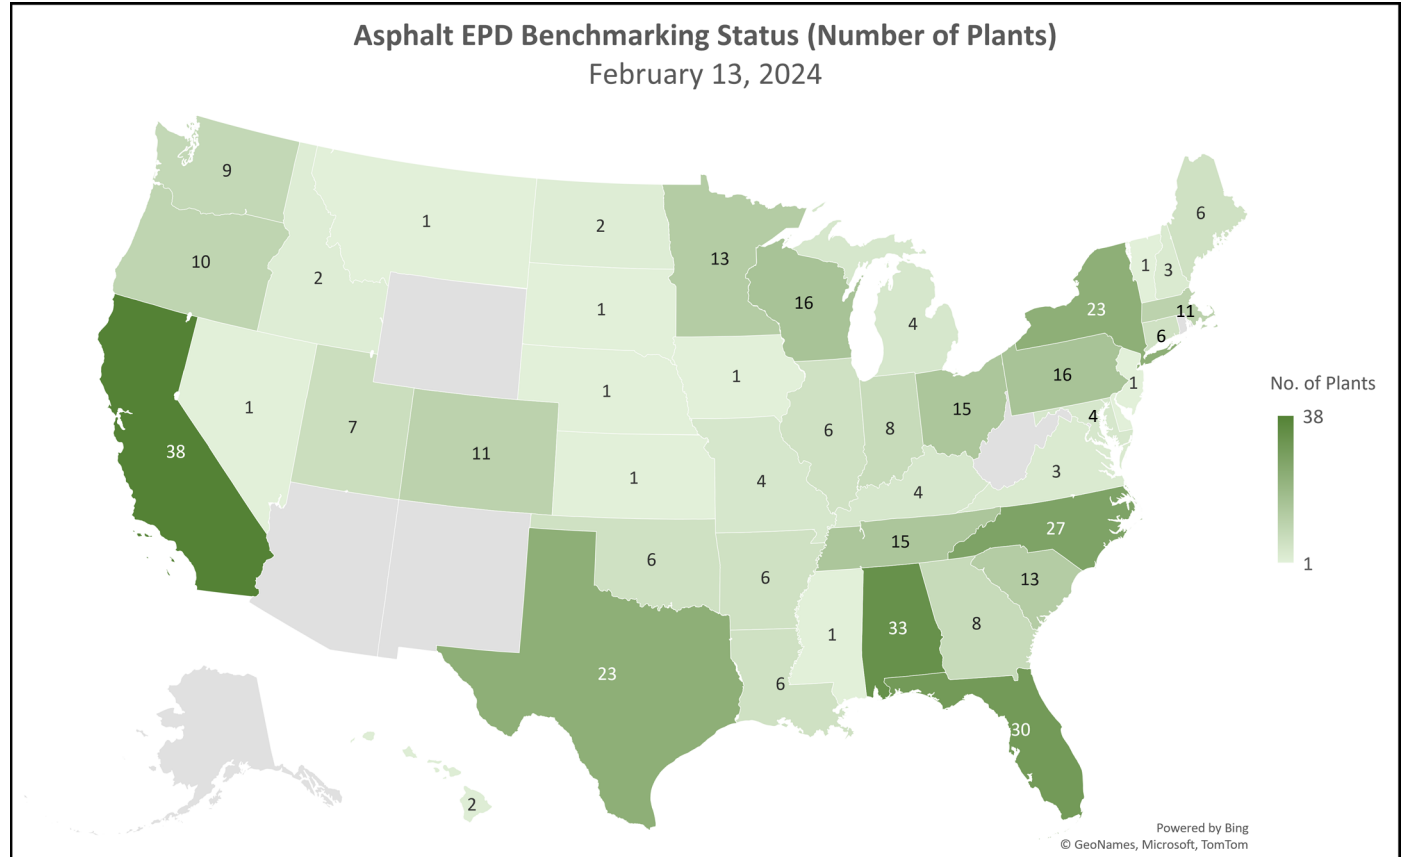

## Asphalt EPD Benchmarking Status

Date	No. of Plants	No. of Companies*
1/4/2024	373	137
2/13/2024	400	143

\* Companies reporting in more than one state are counted for each state they report in.

**To learn more, visit [www.asphaltpavement.org/epd](http://www.asphaltpavement.org/epd).**